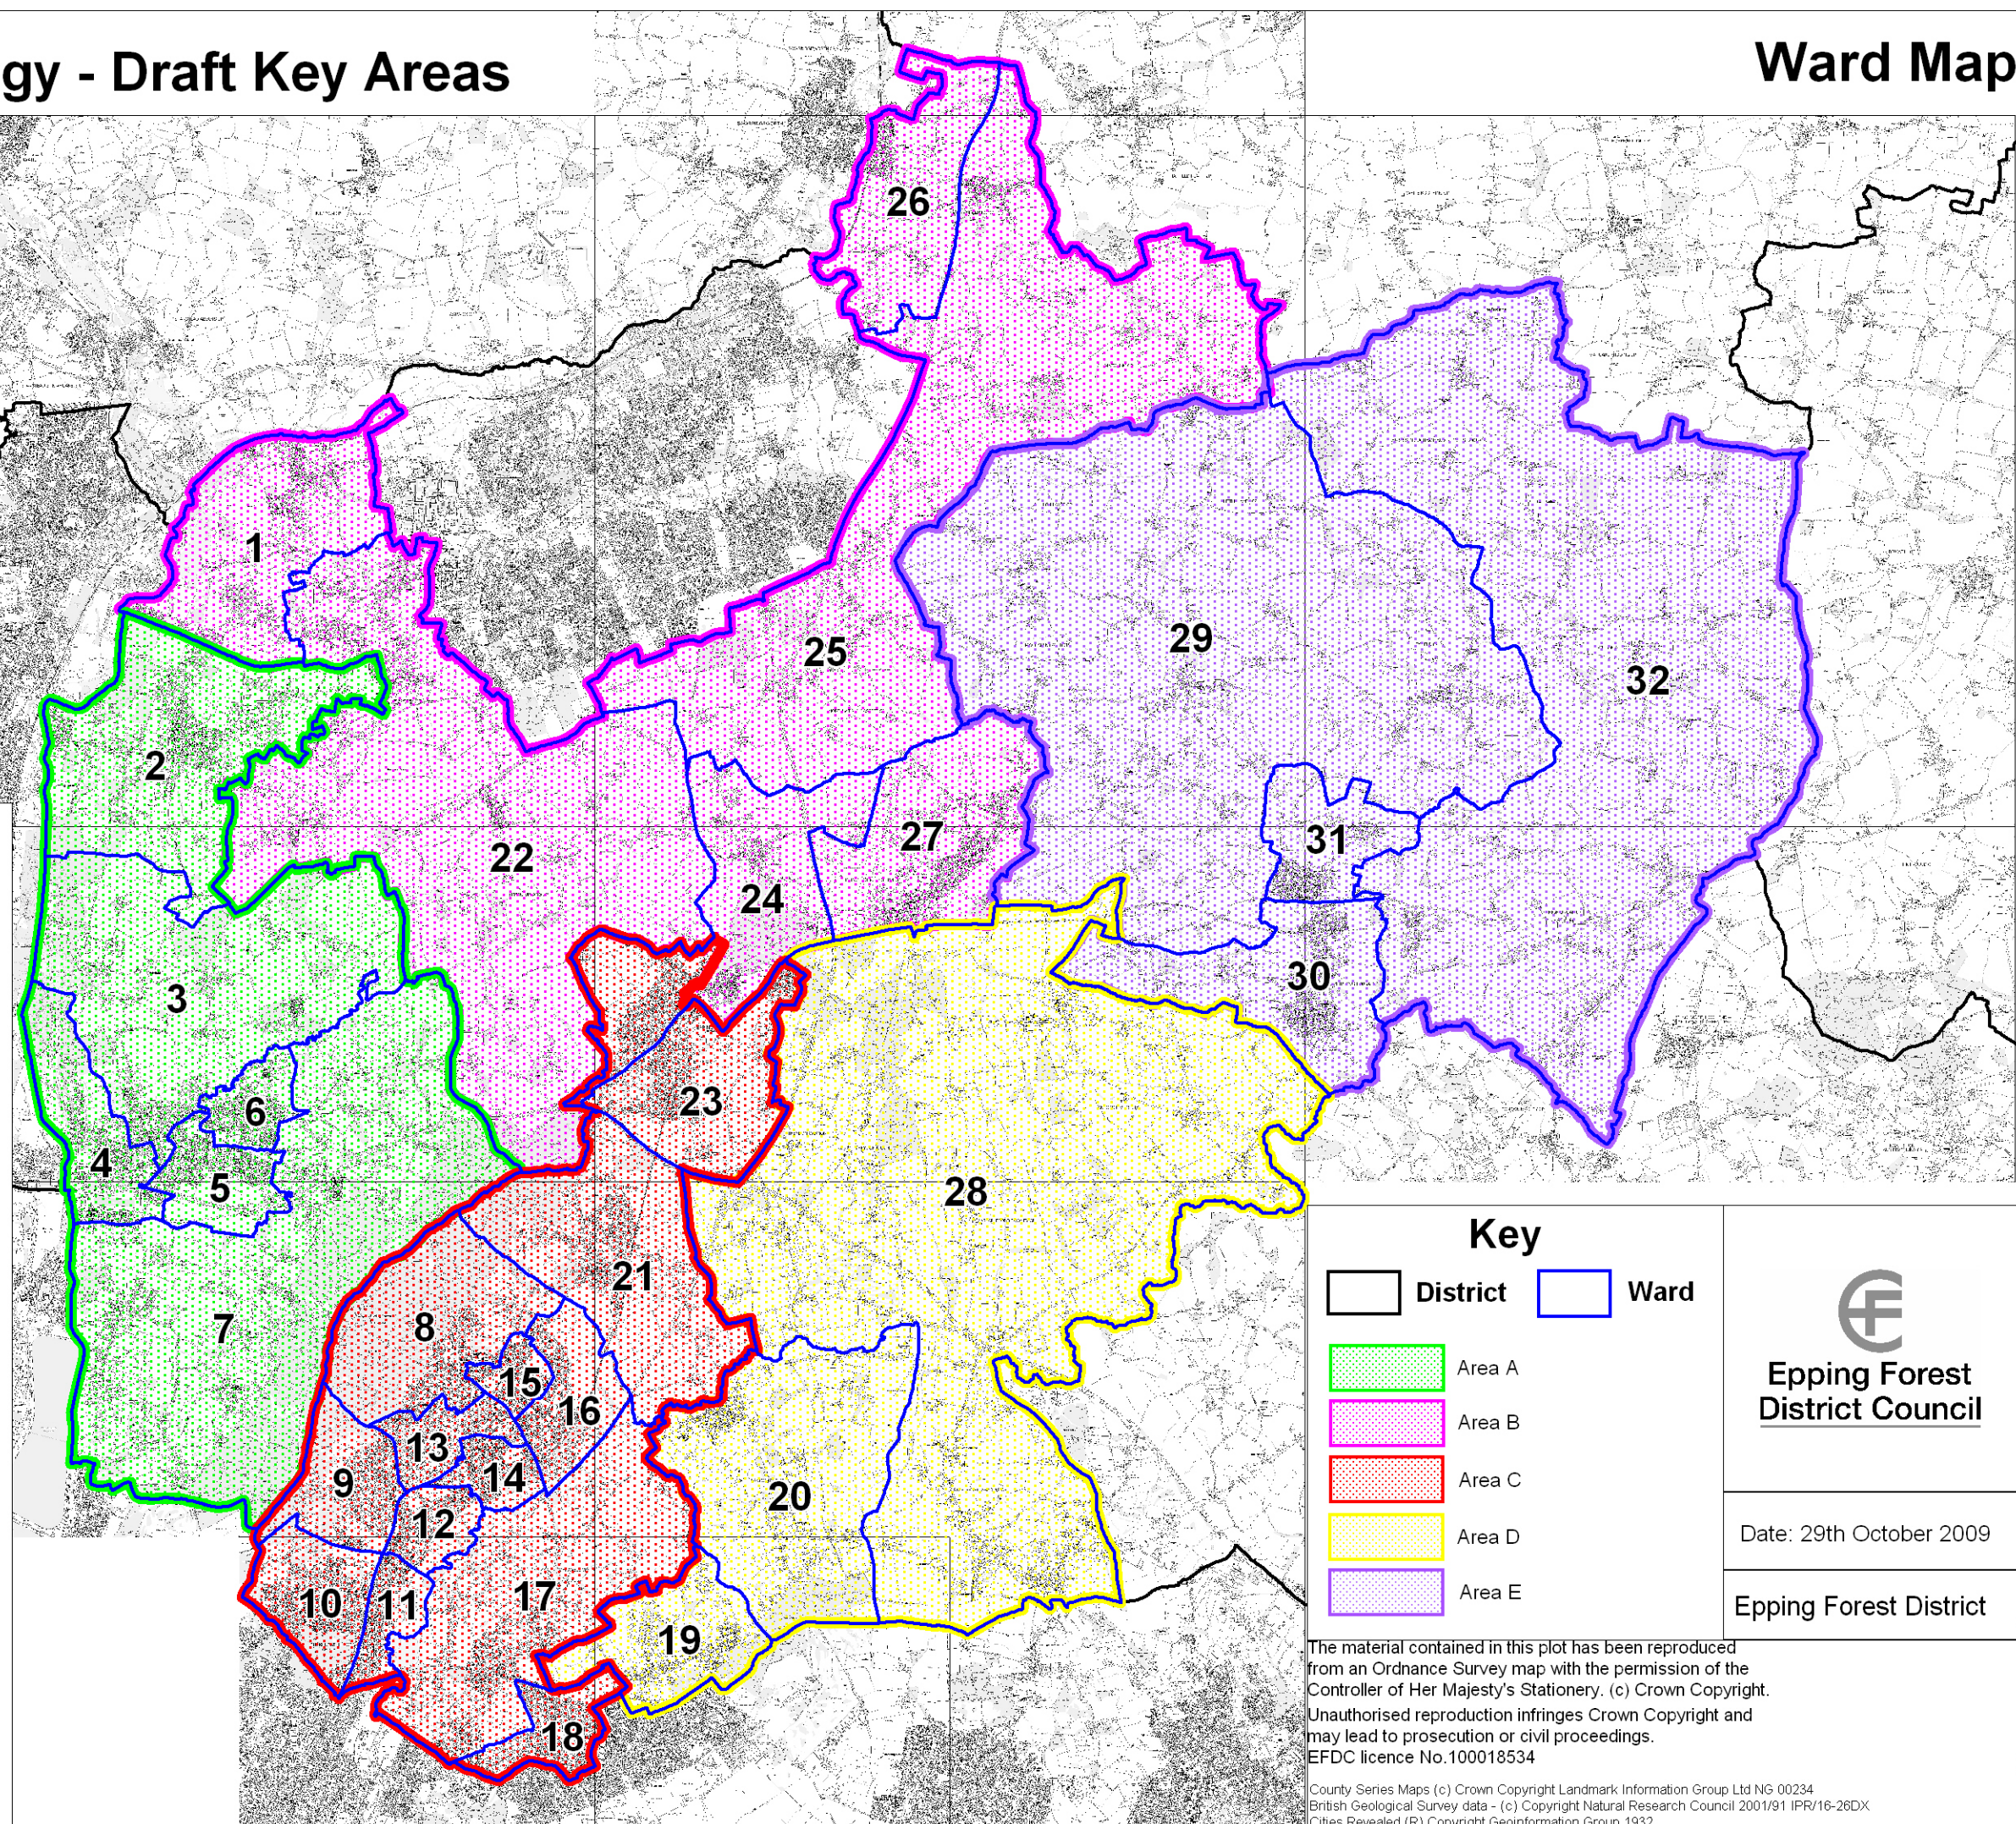

## Ward Map

### Ward Name Key

1. Roydon
2. Nazeing
3. Waltham Abbey North East
4. Waltham Abbey South West
5. Waltham Abbey Honey Lane
6. Waltham Abbey Paternoster
7. Waltham Abbey High Beach
8. Loughton St John's
9. Loughton Forest
10. Buckhurst Hill West
11. Buckhurst Hill East
12. Loughton Roding
13. Loughton St Mary's
14. Loughton Alderton
15. Loughton Fairmead
16. Loughton Broadway
17. Chigwell Village
18. Grange Hill
19. Chigwell Row
20. Lambourne
21. Theydon Bois
22. Broadley Common, Epping Upland and Nazeing
23. Epping Hemnall
24. Epping Lindsey and Thornwood Common
25. Hastingwood, Matching and Sheering Village
26. Lower Sheering
27. North Weald Bassett
28. Passingford
29. Moreton and Fyfield
30. Chipping Ongar, Greensted and Marden Ash
31. Shelley
32. High Ongar, Willingale and The Rodings

### Key

- District
- Ward
- Area A
- Area B
- Area C
- Area D
- Area E

**Epping Forest  
District Council**

Date: 29th October 2009

Epping Forest District

The material contained in this plot has been reproduced from an Ordnance Survey map with the permission of the Controller of Her Majesty's Stationery. (c) Crown Copyright. Unauthorised reproduction infringes Crown Copyright and may lead to prosecution or civil proceedings. EFDC licence No.100018534

County Series Maps (c) Crown Copyright Landmark Information Group Ltd NG 00234  
British Geological Survey data - (c) Copyright Natural Research Council 2001/91 IPR/16-26DX  
Cities Revealed (R) Copyright Geoinformation Group 1932